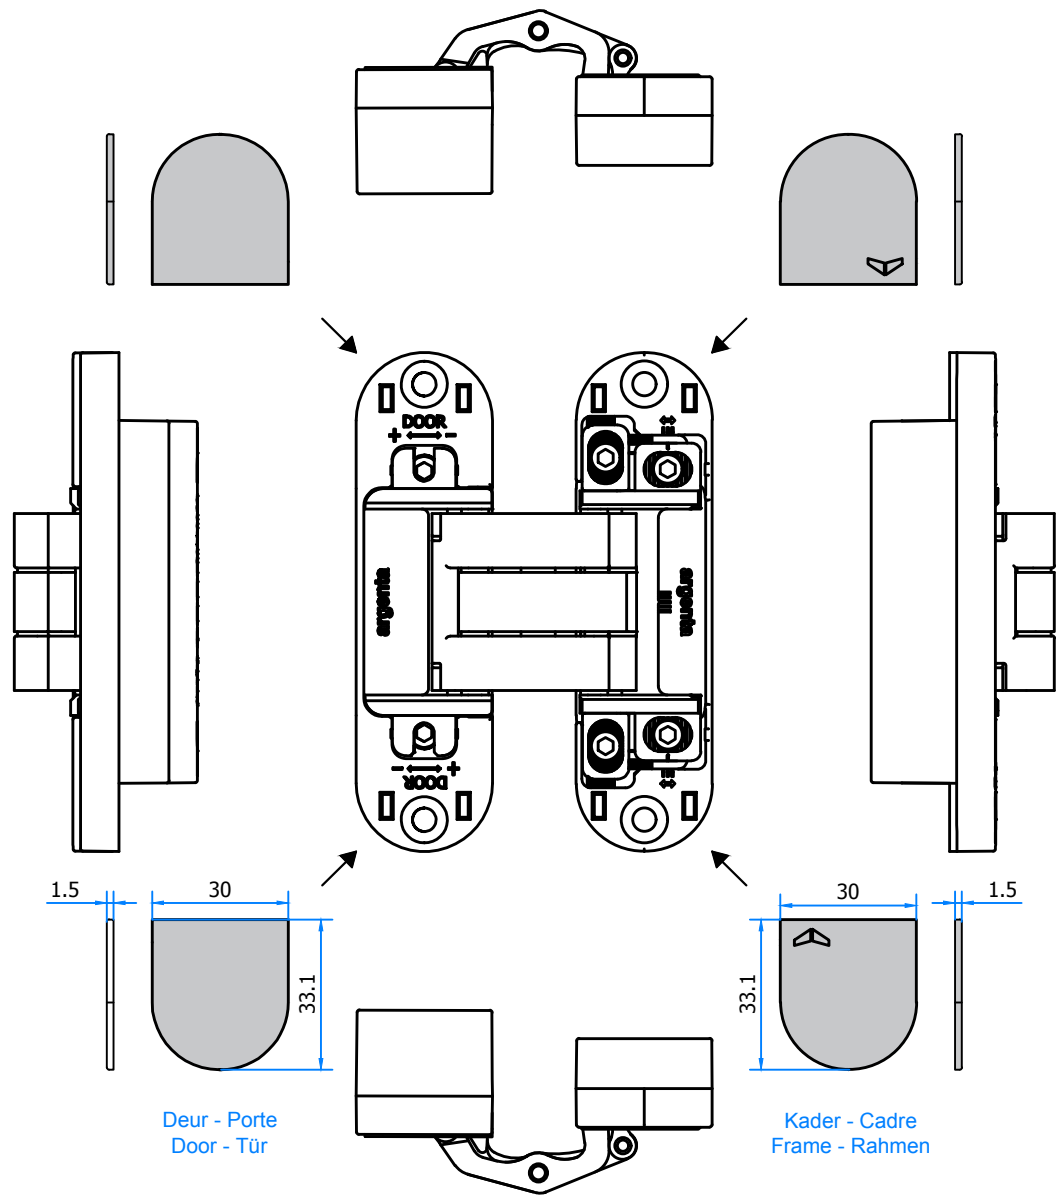

# argenta invisible Tyo

Deur - Porte  
Door - Tür

Kader - Cadre  
Frame - Rahmen

Deur - Porte  
Door - Tür

Kader - Cadre  
Frame - Rahmen

Deur - Porte - Door - Tür

Kader - Cadre - Frame - Rahmen

This drawing is owned by NV Argenta Alu and may not be copied or shown to third parties without written consent

 <small>nv Argenta Alu sa Bankstraat 2, 9770 Kruishoutem - Belgium T +32(0)9 333 99 99   F +32(0)9 333 99 90</small>	Author : Laden	General tolerance : ± 0.1 mm	Creation Date
	File : argenta invisible Tyo - UNI - Afmetingen.dwg		14/06/2019
	Title : argenta invisible Tyo		Scale
	Info : argenta invisible Tyo		*/*
			Sheet
			1/2
			Size A3 (297.00 x 420.00 mm)

 <small>           nv Argent Alu sa            Bankstraat 2, 9770 Kruishoutem - Belgium            T +32(0)9 333 99 99   F +32(0)9 333 99 90         </small>	Author : Laden	General tolerance : ± 0.1 mm	Creation Date
	File : argenta invisible Tyo - UNI - Afmetingen.dwg		14/06/2019
	Title : argenta invisible Tyo		Scale
	Info : argenta invisible Tyo		*/*
			Sheet 2/2
			Size A3 (297.00 x 420.00 mm)