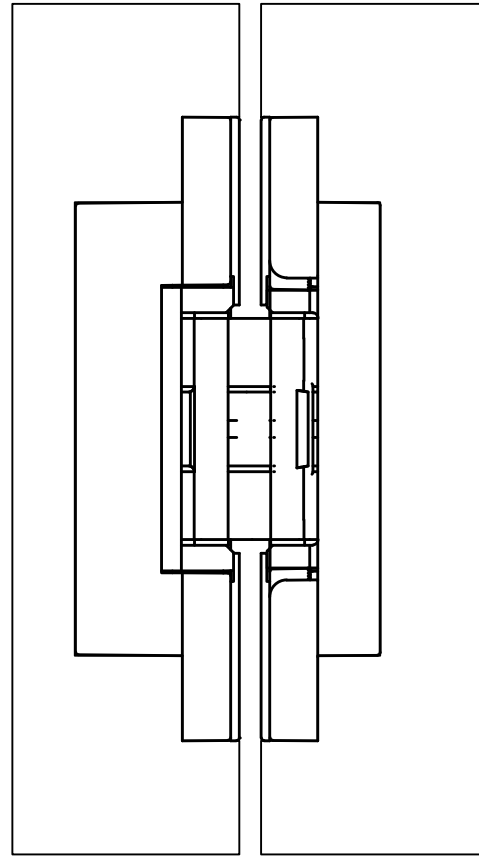

# argenta invisible Tyo

Deur - Porte  
Door - Tür

Kader - Cadre  
Frame - Rahmen

Deur - Porte  
Door - Tür

Kader - Cadre  
Frame - Rahmen

Deur - Porte - Door - Tür

Kader - Cadre - Frame - Rahmen

This drawing is owned by NV Argenta Alu and may not be copied or shown to third parties without written consent

 <small>nv Argenta Alu sa Bankstraat 2, 9770 Kruishoutem - Belgium T +32(0)9 333 99 99   F +32(0)9 333 99 90</small>	Author : Laden	General tolerance : ± 0.1 mm	Creation Date
	File : argenta invisible Tyo - UNI - Afmetingen.dwg		14/06/2019
	Title : argenta invisible Tyo		Scale
	Info : argenta invisible Tyo		*/*
			Sheet
			1/2
			Size A3 (297.00 x 420.00 mm)

 <small>           nv Argent Alu sa            Bankstraat 2, 9770 Kruishoutem - Belgium            T +32(0)9 333 99 99   F +32(0)9 333 99 90         </small>	Author : Laden	General tolerance : ± 0.1 mm	Creation Date
	File : argenta invisible Tyo - UNI - Afmetingen.dwg		14/06/2019
	Title : argenta invisible Tyo		Scale
	Info : argenta invisible Tyo		*/*
			Sheet 2/2
			Size A3 (297.00 x 420.00 mm)