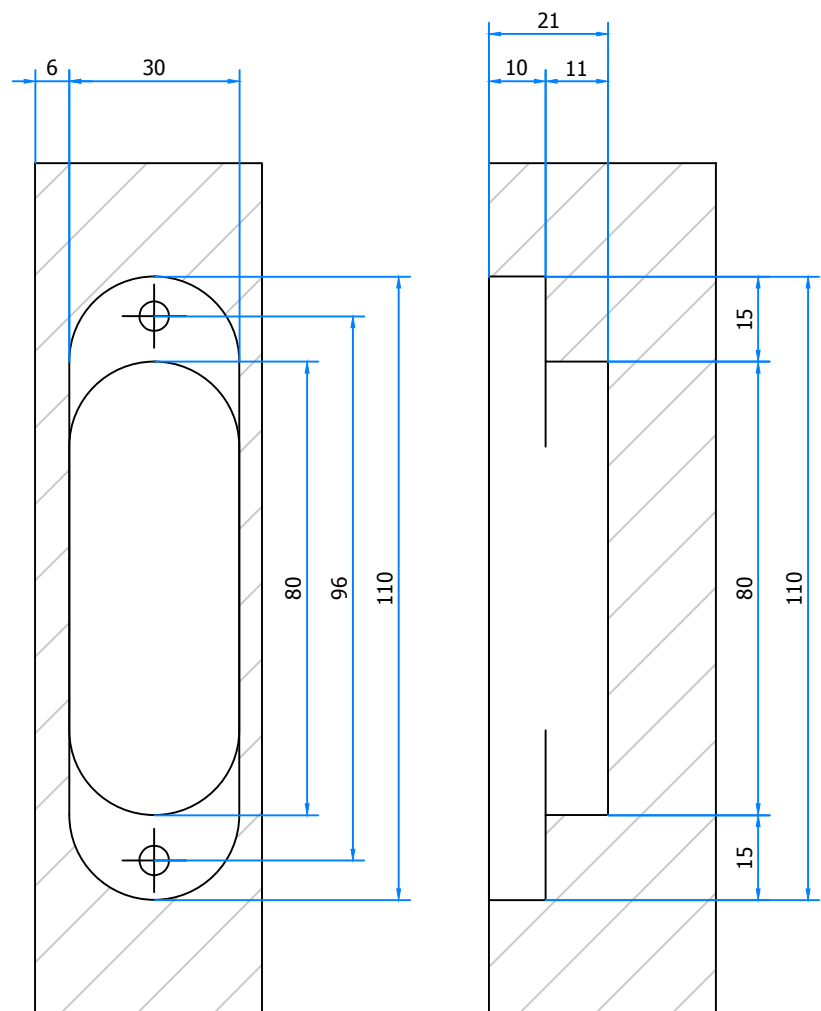

# argenta invisible Tyo

Deur - Porte  
Door - Tür

Kader - Cadre  
Frame - Rahmen

Deur - Porte  
Door - Tür

Kader - Cadre  
Frame - Rahmen

Deur - Porte - Door - Tür

Kader - Cadre - Frame - Rahmen

This drawing is owned by NV Argenta Alu and may not be copied or shown to third parties without written consent

 <small>nv Argenta Alu sa Bankstraat 2, 9770 Kruishoutem - Belgium T +32(0)9 333 99 99   F +32(0)9 333 99 90</small>	Author : Laden	General tolerance : ± 0.1 mm	Creation Date
	File : argenta invisible Tyo - UNI - Afmetingen.dwg		14/06/2019
	Title : argenta invisible Tyo		Scale
	Info : argenta invisible Tyo		*/*
			Sheet
			1/2
			Size A3 (297.00 x 420.00 mm)

 <small>           nv Argent Alu sa            Bankstraat 2, 9770 Kruishoutem - Belgium            T +32(0)9 333 99 99   F +32(0)9 333 99 90         </small>	Author : Laden	General tolerance : ± 0.1 mm	Creation Date
	File : argenta invisible Tyo - UNI - Afmetingen.dwg		14/06/2019
	Title : argenta invisible Tyo		Scale
	Info : argenta invisible Tyo		*/*
			Sheet 2/2
			Size A3 (297.00 x 420.00 mm)