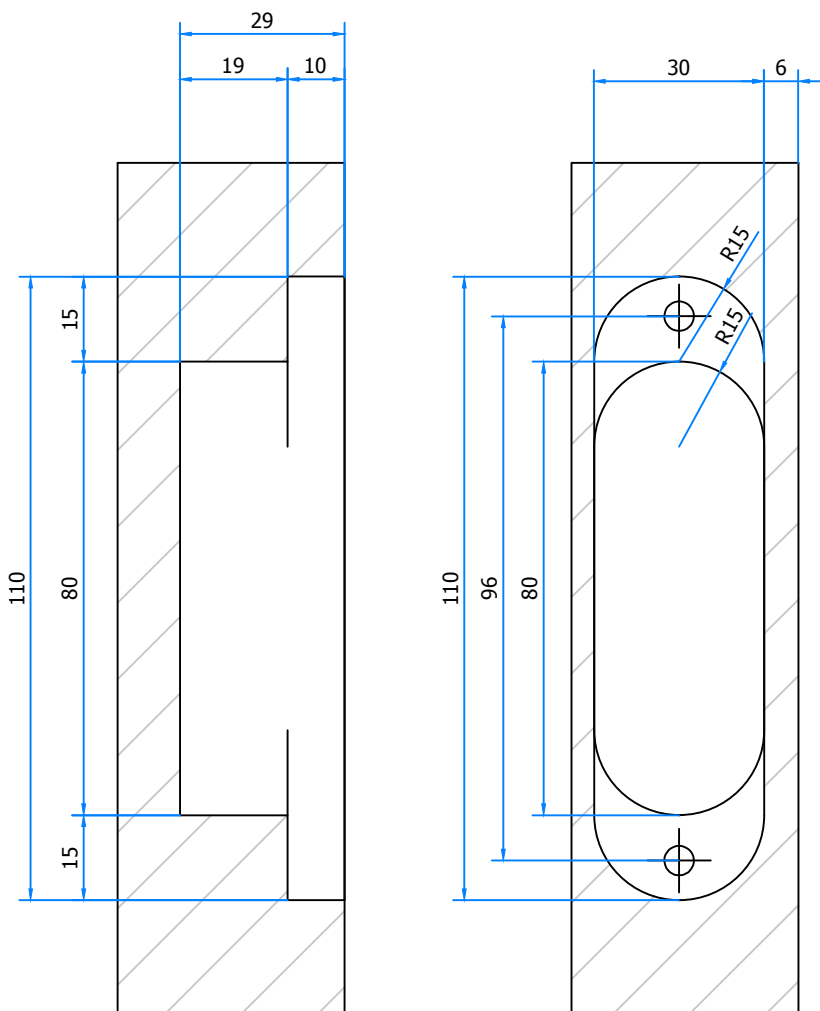

# argenta invisible Tyo

Deur - Porte  
Door - Tür

Kader - Cadre  
Frame - Rahmen

Deur - Porte  
Door - Tür

Kader - Cadre  
Frame - Rahmen

Deur - Porte - Door - Tür

Kader - Cadre - Frame - Rahmen

This drawing is owned by NV Argenta Alu and may not be copied or shown to third parties without written consent

 <small>nv Argenta Alu sa Bankstraat 2, 9770 Kruishoutem - Belgium T +32(0)9 333 99 99   F +32(0)9 333 99 90</small>	Author : Laden	General tolerance : ± 0.1 mm	Creation Date
	File : argenta invisible Tyo - UNI - Afmetingen.dwg		14/06/2019
	Title : argenta invisible Tyo		Scale
	Info : argenta invisible Tyo		*/*
			Sheet
			1/2
			Size A3 (297.00 x 420.00 mm)

 <small>           nv Argent Alu sa            Bankstraat 2, 9770 Kruishoutem - Belgium            T +32(0)9 333 99 99   F +32(0)9 333 99 90         </small>	Author : Laden	General tolerance : ± 0.1 mm	Creation Date
	File : argenta invisible Tyo - UNI - Afmetingen.dwg		14/06/2019
	Title : argenta invisible Tyo		Scale
	Info : argenta invisible Tyo		*/*
			Sheet 2/2
			Size A3 (297.00 x 420.00 mm)