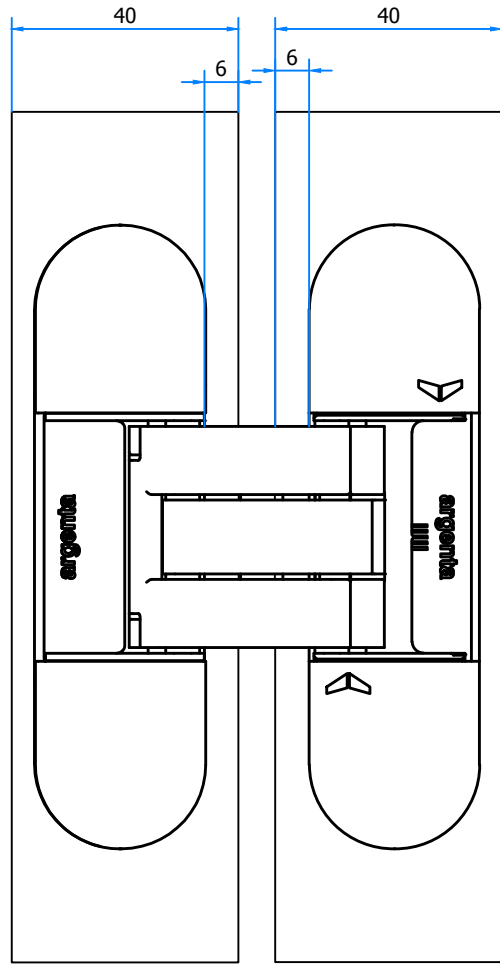

# argenta invisible Tyo

Deur - Porte  
Door - Tür

Kader - Cadre  
Frame - Rahmen

Deur - Porte  
Door - Tür

Kader - Cadre  
Frame - Rahmen

Deur - Porte - Door - Tür

Kader - Cadre - Frame - Rahmen

This drawing is owned by NV Argenta Alu and may not be copied or shown to third parties without written consent

 <small>nv Argenta Alu sa Bankstraat 2, 9770 Kruishoutem - Belgium T +32(0)9 333 99 99   F +32(0)9 333 99 90</small>	Author : Laden	General tolerance : ± 0.1 mm	Creation Date
	File : argenta invisible Tyo - UNI - Afmetingen.dwg		14/06/2019
	Title : argenta invisible Tyo		Scale
	Info : argenta invisible Tyo		*/*
			Sheet
			1/2
			Size A3 (297.00 x 420.00 mm)

 <small>           nv Argent Alu sa            Bankstraat 2, 9770 Kruishoutem - Belgium            T +32(0)9 333 99 99   F +32(0)9 333 99 90         </small>	Author : Laden	General tolerance : ± 0.1 mm	Creation Date
	File : argenta invisible Tyo - UNI - Afmetingen.dwg		14/06/2019
	Title : argenta invisible Tyo		Scale
	Info : argenta invisible Tyo		*/*
			Sheet 2/2
			Size A3 (297.00 x 420.00 mm)