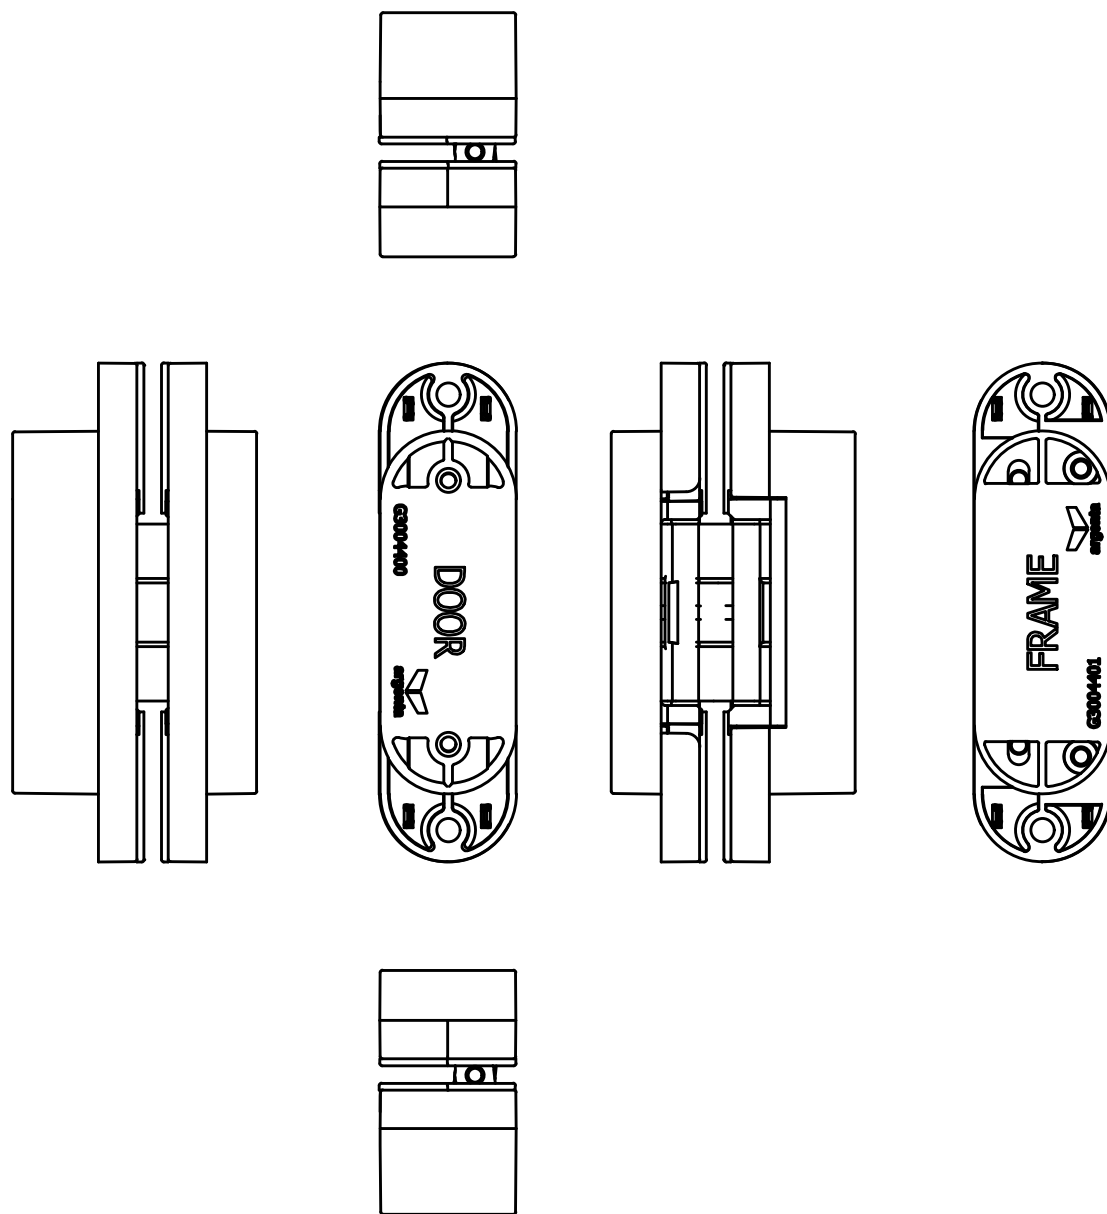

# argenta invisible Tyo

Deur - Porte  
Door - Tür

Kader - Cadre  
Frame - Rahmen

Deur - Porte  
Door - Tür

Kader - Cadre  
Frame - Rahmen

Deur - Porte - Door - Tür

Kader - Cadre - Frame - Rahmen

This drawing is owned by NV Argenta Alu and may not be copied or shown to third parties without written consent

 <small>nv Argenta Alu sa Bankstraat 2, 9770 Kruishoutem - Belgium T +32(0)9 333 99 99   F +32(0)9 333 99 90</small>	Author : Laden	General tolerance : ± 0.1 mm	Creation Date
	File : argenta invisible Tyo - UNI - Afmetingen.dwg		14/06/2019
	Title : argenta invisible Tyo		Scale
	Info : argenta invisible Tyo		*/*
			Sheet
			1/2
			Size A3 (297.00 x 420.00 mm)

 <small>           nv Argent Alu sa            Bankstraat 2, 9770 Kruishoutem - Belgium            T +32(0)9 333 99 99   F +32(0)9 333 99 90         </small>	Author : Laden	General tolerance : ± 0.1 mm	Creation Date
	File : argenta invisible Tyo - UNI - Afmetingen.dwg		14/06/2019
	Title : argenta invisible Tyo		Scale
	Info : argenta invisible Tyo		*/*
			Sheet 2/2
			Size A3 (297.00 x 420.00 mm)