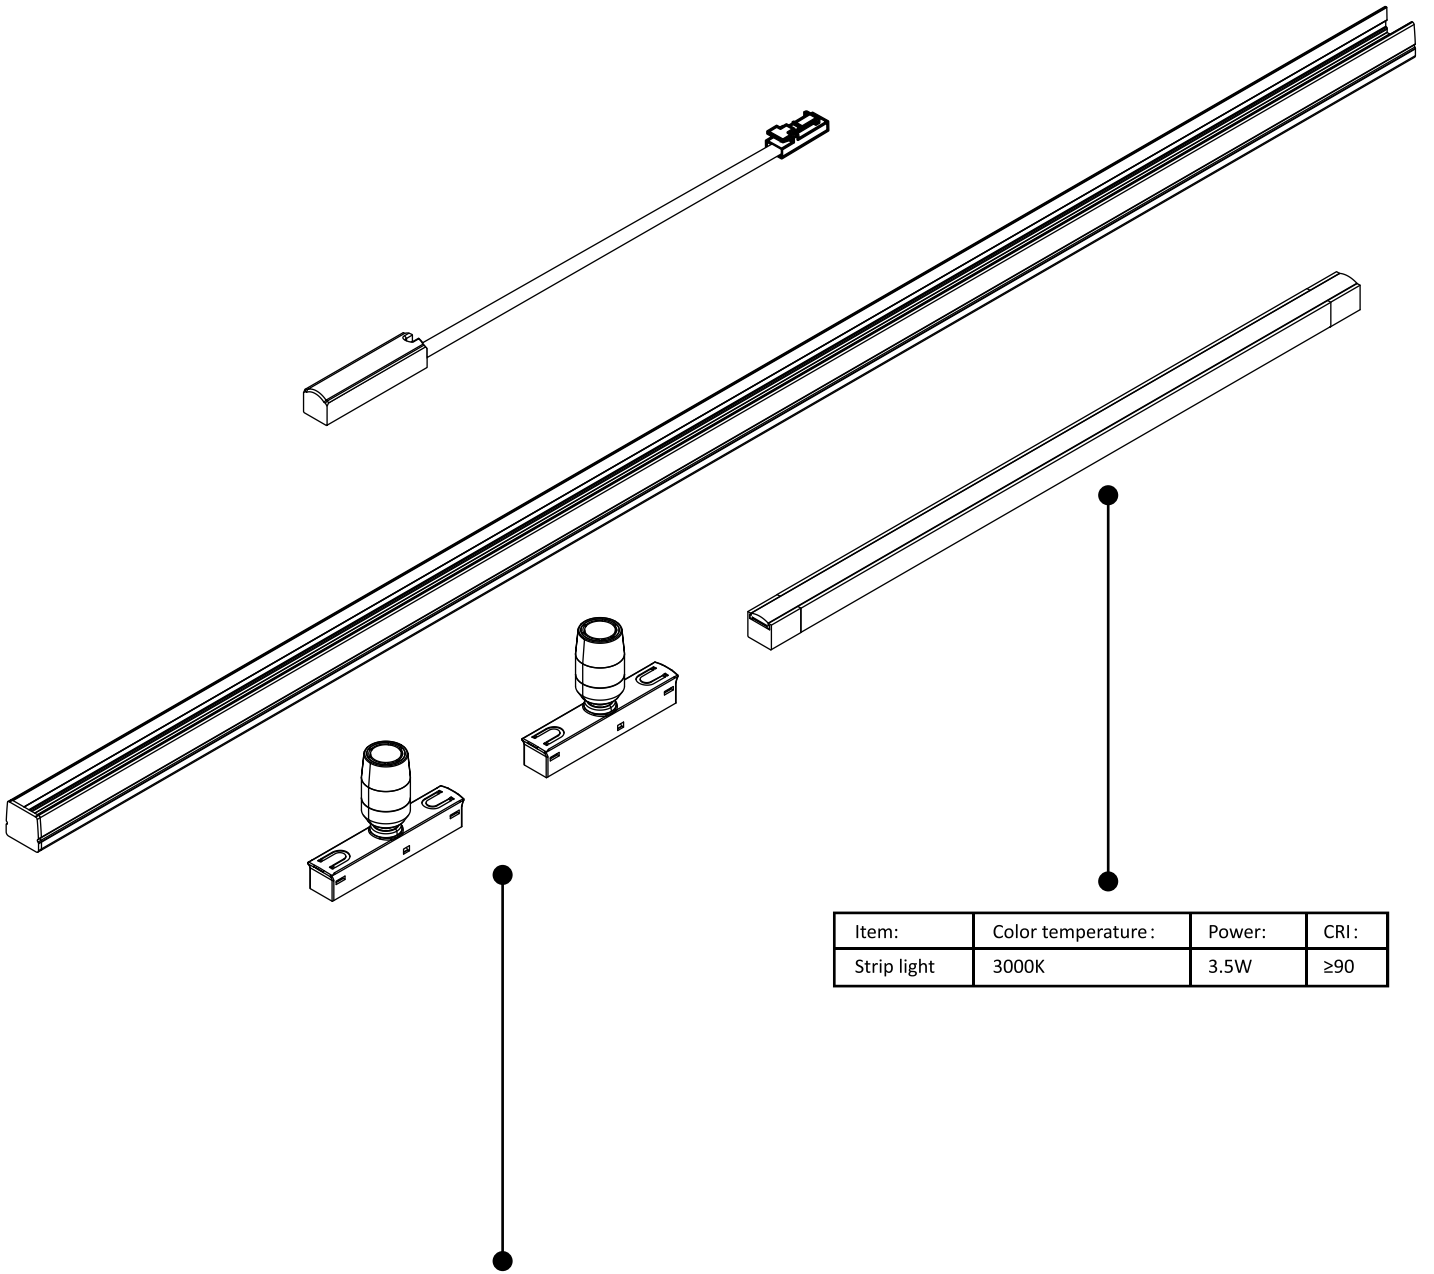

LITE TRACK

24 V											
3000K											

Item:	Color temperature:	Power:	CRI:
Strip light	3000K	3.5W	≥90

Item:	Color temperature:	Power:	CRI:
Spot light	3000K	0.6W	≥90