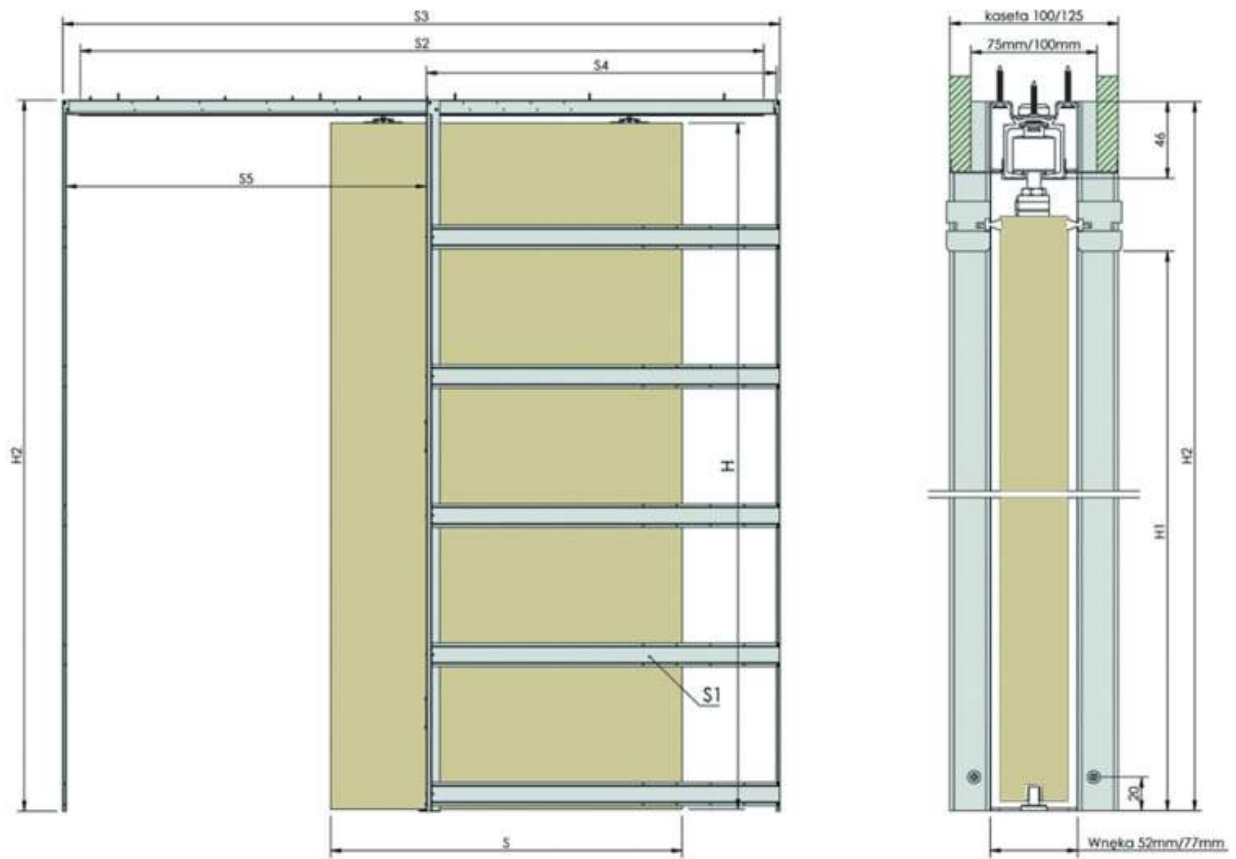

GARNITURE POUR PORTE À GALANDAGE STARK

LAGUNA

Laguna

<http://www.socomenal.com/garniture-pour-porte-a-galandage-stark-p60816>

Tel : 03 88 78 96 96

Fax : 02 43 30 26 16

www.socomenal.com